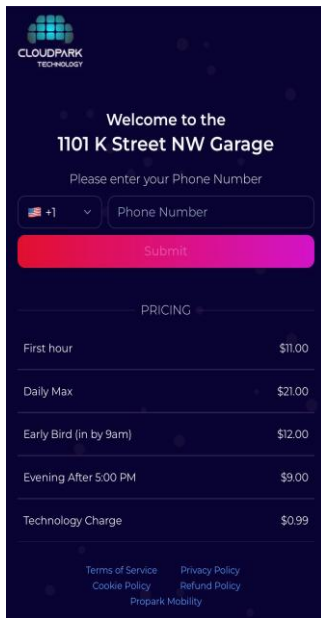

Need More Time?

Extend your session from your phone via the receipt link.
Up to 5 extensions per session.

Monthly Parkers

Register at ASGPark.com. Your plate is recognized automatically by our cameras.

RATES \$11 one hour | \$21 max | \$9 after 5 PM | \$12 Early Bird (in by 9 AM) | \$285 monthly | \$560 reserved

Customer Journey

What You'll See On Your Phone

1101 K Street NW, Washington, DC | Mon-Fri 6:30 AM to 7:30 PM

STEP-BY-STEP

1

Enter Phone

On the Welcome screen, enter your phone and tap Submit.

2

Enter License Plate

Enter your plate and select your state, then tap Submit.

3

Confirm & Set Duration

Confirm your plate, then choose your departure date and time.

4

Complete Payment

Pick a payment method (Apple Pay, Google Pay, Amazon Pay, Cash App, or card). Leave Save my payment method checked to skip this step next time.