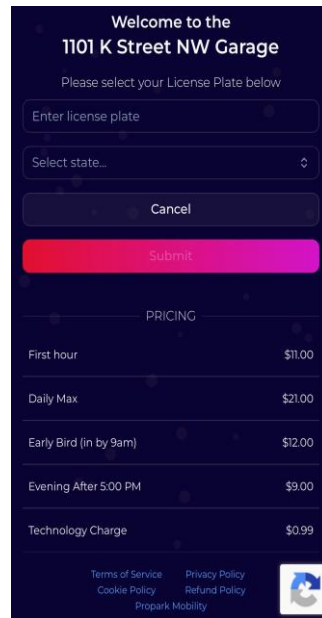

Need More Time?

Extend your session from your phone via the receipt link.
Up to 5 extensions per session.

Monthly Parkers

Register at ASGPark.com. Your plate is recognized automatically by our cameras.

RATES \$11 one hour | \$21 max | \$9 after 5 PM | \$12 Early Bird (in by 9 AM) | \$285 monthly | \$560 reserved

Customer Journey

What You'll See On Your Phone

1101 K Street NW, Washington, DC | Mon-Fri 6:30 AM to 7:30 PM

STEP-BY-STEP

1

Enter Phone

On the Welcome screen, enter your phone and tap Submit.

2

Enter License Plate

Enter your plate and select your state, then tap Submit.

3

Confirm & Set Duration

Confirm your plate, then choose your departure date and time.

4

Complete Payment

Pick a payment method (Apple Pay, Google Pay, Amazon Pay, Cash App, or card). Leave Save my payment method checked to skip this step next time.