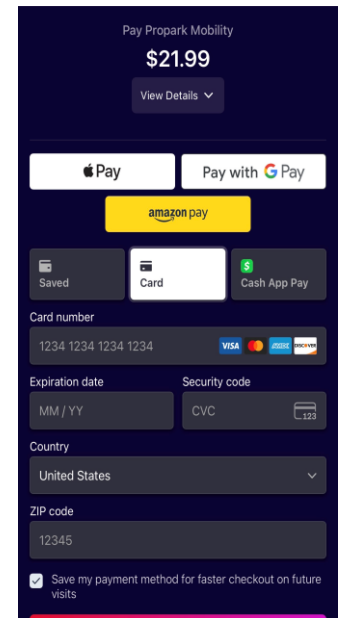

Enter License Plate

Enter your plate and select your state, then tap Submit.

3

Confirm & Set Duration

Confirm your plate, then choose your departure date and time.

4

Complete Payment

Pick a payment method (Apple Pay, Google Pay, Amazon Pay, Cash App, or card). Leave Save my payment method checked to skip this step next time.

Pro Tips for Returning Parkers

- Bookmark the Lightning Pay page in your browser to skip the QR scan or text on future visits.
- Use the link in your receipt email to extend your session, up to 5 times.

RATES \$11 one hour | \$21 max | \$9 after 5 PM | \$12 Early Bird (in by 9 AM) | \$285 monthly | \$560 reserved