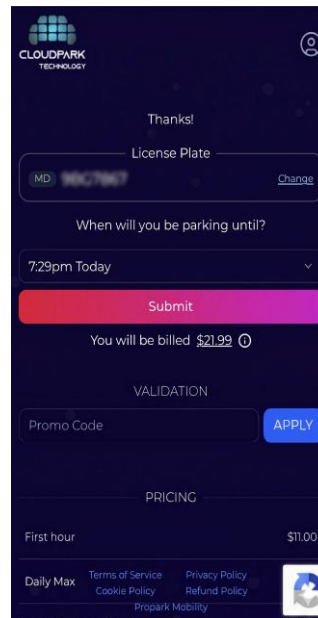

Returning Parkers

Check "save my payment method for express checkout" at payment, and your license plate and card will populate automatically on your next visit. Manage your saved details anytime at accounts.propark.com by clicking in the top right corner of the web page.

Need More Time?

Extend your session from your phone via the receipt link.
Up to 5 extensions per session.

Monthly Parkers

Register at ASGPark.com. Your plate is recognized automatically by our cameras.

RATES \$11 one hour | \$21 max | \$9 after 5 PM | \$12 Early Bird (in by 9 AM) | \$285 monthly | \$560 reserved

Customer Journey

What You'll See On Your Phone

1101 K Street NW, Washington, DC | Mon-Fri 6:30 AM to 7:30 PM

STEP-BY-STEP

1

Enter Phone

On the Welcome screen, enter your phone and tap Submit.

2

Enter License Plate

Enter your plate and select your state, then tap Submit.

3

Confirm & Set Duration

Confirm your plate, then choose your departure date and time.

4

Complete Payment

Pick a payment method (Apple Pay, Google Pay, Amazon Pay, Cash App, or card). Leave Save my payment method checked to skip this step next time.